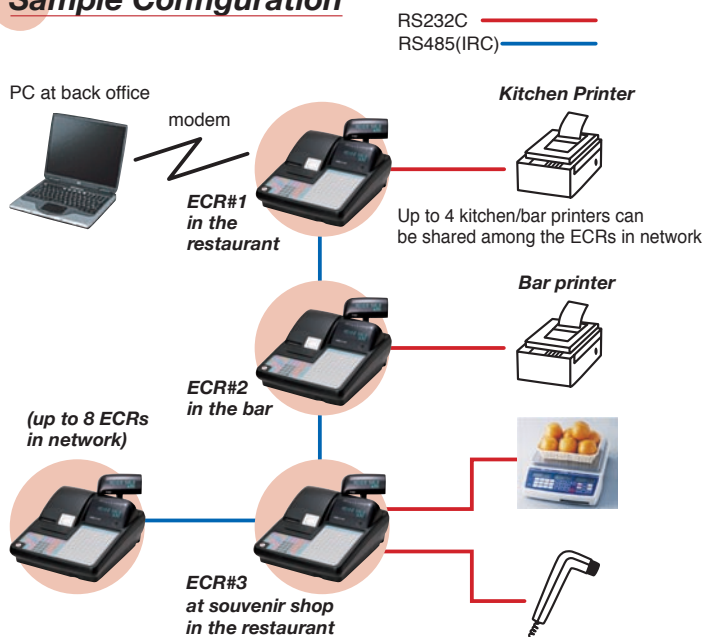

Versatile to meet the individual needs of hospitality and retailing locations.

General function

- 1,500 PLUs (Max. 15,000 for raised keyboard only)
- 299 departments
- Up to 50 clerks (with ID password)
- Customer hold function avoids line build-up

Many other great features

- Soft keyboard - any function in any button position
- PLU menu shift function
- Easy name/price change
- Inventory function
- Quantity fraction function
- Guest/Table function
- Table transfer/split bill
- Condiment function
- PC, scanner, kitchen printer, and scale connection

Sample Configuration

Specifications

Hardware specification

Printer	2 station thermal 58mm printer with drop-in paper loading mechanism for easy paper change
Keyboard	66-position for raised keyboard 173-position for flat keyboard
Display	2 lines fluorescent display (Upper:14-segment/10-digit alpha display Lower:7-segment/10-digit numeric display) for operator and customer sides
Cash Drawer	Heavy-duty N26 drawer with media slot (can be remotely sited from main unit)
Interface	3 x RJ 45, RS232C port 2 x IRC port for max.8units IRC. 1 x RJ 11 port for drawer, 1 x SD card slot